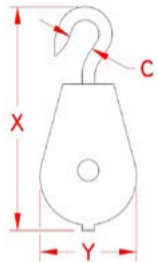

## 304 STAINLESS STEEL

Import

Precision  
Cast

Stamped

ITEM	A	B (rope size)	C	D	X (height)	Y (length)	Z (width)	WLL (lb)	WT (lb)	SHEAVE	PACKAGING TYPE	EACH (qty)	INNER (qty)	CARTON (qty)	UPC
S0401-H050	2.00"	3/8"	0.56"	1.38"	5.40"	2.15"	1.56"	750	0.80	S0400-0050	POLYBAG	1	5	40	791506044048

**NOTE: ALL DIMENSIONS ARE NOMINAL (+/- 3%) AND ARE SUBJECT TO CHANGE WITHOUT NOTICE.**