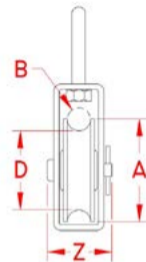

## 304 STAINLESS STEEL

Import

Precision  
Cast

Stamped

ITEM	A	B (rope size)	C	D	X (height)	Y (length)	Z (width)	WLL (lb)	WT (lb)	SHEAVE	PACKAGING TYPE	EACH (qty)	INNER (qty)	CARTON (qty)	UPC
S0401-H050	2.00"	3/8"	0.56"	1.38"	5.40"	2.15"	1.56"	750	0.80	S0400-0050	POLYBAG	1	5	40	791506044048

**NOTE: ALL DIMENSIONS ARE NOMINAL (+/- 3%) AND ARE SUBJECT TO CHANGE WITHOUT NOTICE.**